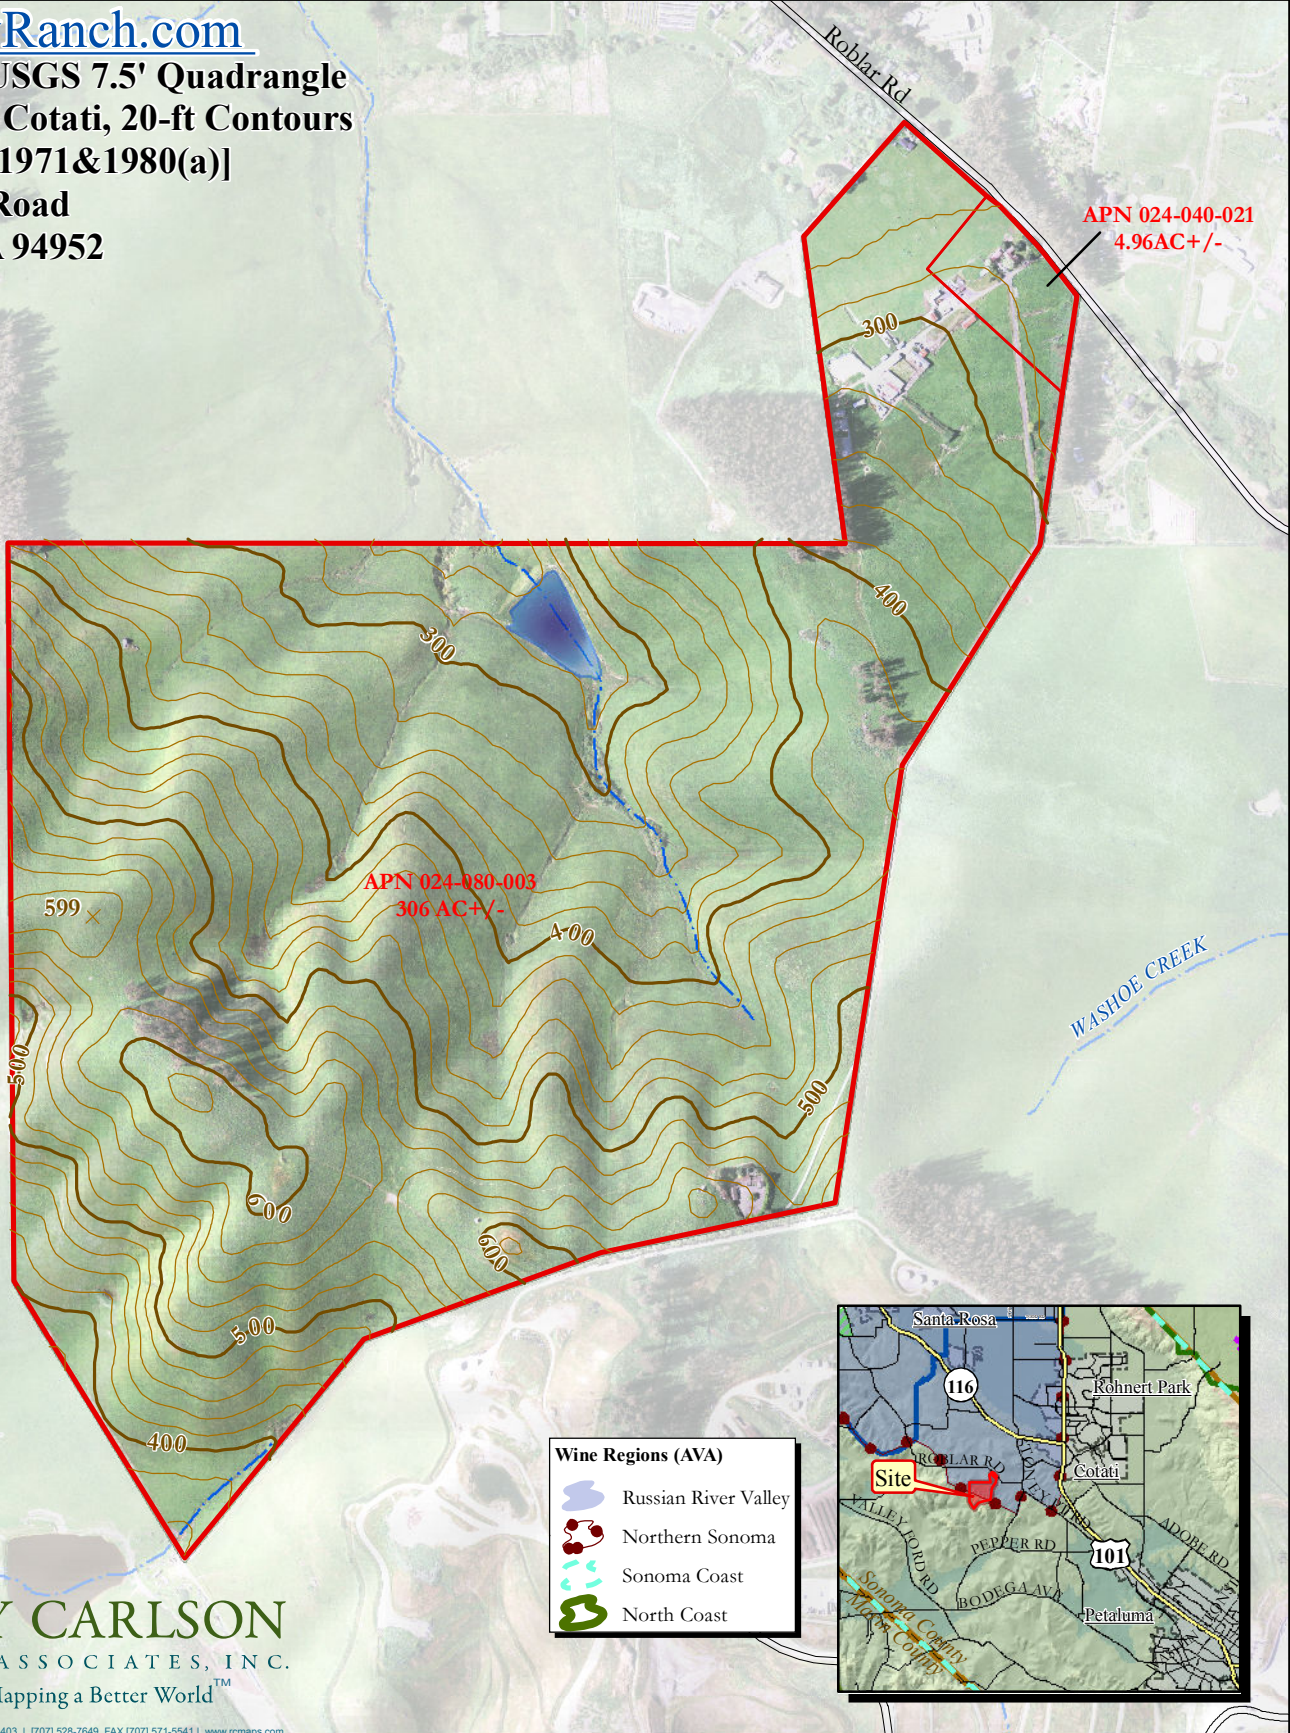

GrayViewRanch.com

Topography USGS 7.5' Quadrangle
[Two Rock & Cotati, 20-ft Contours
1954, revised 1971&1980(a)]
3645 Roblar Road
Petaluma, CA 94952

- Wine Regions (AVA)**
- Russian River Valley
 - Northern Sonoma
 - Sonoma Coast
 - North Coast

NOTE: THIS MAP WAS CREATED BY RAY CARLSON & ASSOCIATES, INC. STREET AND ASSESSOR PARCEL DATA PROVIDED BY COUNTY OF SONOMA, SUBJECT TO STANDARD CONDITIONS.

ANY BOUNDARY SHOWN IS STRICTLY FOR REFERENCE PURPOSES ONLY. BOUNDARY LINES SHOWN HAVE NOT BEEN VERIFIED AND/OR SURVEYED. NO LIABILITY IS ASSUMED OR IMPLIED FOR THE LOCATION OF BOUNDARY LINES OR THE ACCURACY OF ACREAGE FIGURES HEREON. USE OF THIS PRODUCT IS COVERED BY COPYRIGHT LAWS.

RAY CARLSON & ASSOCIATES, INC. IS TO BE HELD HARMLESS FOR ANY AND ALL DISCREPANCIES OF DISTANCE AND GRAPHIC DISTORTION RELATING TO THE USE AND DEPENDENCE UPON THIS REPRESENTATION.

ORTHOPHOTOGRAPHY IS PER SONOMA VEG MAP 2011.

20-ft contours by Ray Carlson & Associates, Inc. using USGS National Elevation Data from Image Peak Systems Corp.

THIS MAP IS AN ENLARGEMENT OF SMALLER-SCALE DATASETS.

1 inch = 800 feet

karl@bundesen.com
707-769-7100